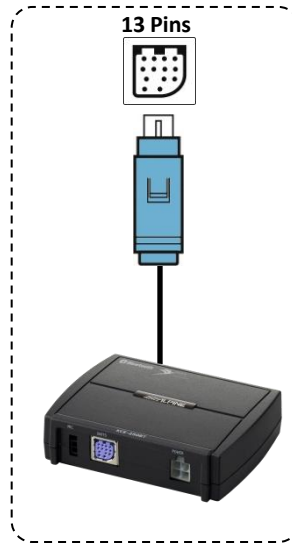

IVA-W520R

Included

USB Extension

Included
USB Extension

Optional
KCE-237B

not for iPod

Optional
KCU-451iV
USB connector for iPod

KCE-250BT

KCE-400BT

Optional
KCE-237B

A: KCX-422TR B: KCE-433iV C: KCE-435iV D: KCU-451iV E: KCE-422i F: KCE-430iV

iPod / Bluetooth Compatibility	iPod			iPod mini	iPod classic			iPod touch				iPod nano					iPhone		iPhone 3G		iPhone 3GS	iPod shuffle	
	<4th gen.	4th gen.	5th gen.		80GB	160GB (2007)	120/160GB (2009)	1st generation	2nd generation	1st gen.	2nd gen. (aluminum)	3rd gen. (video)	4th gen. (video)	5th gen. (video cam)	2,2	3,1.3	2,2	3,1.3	3,1.3	1st/2nd/3rd generation			
iPod Software Version	-	3.1.1/1.2.1	1.3	1.4.1	1.1.2	2.0.1	2.0.4	2,2	3,1.3	2,2	3,1.3	1,3.1	1,1.3	1,1.3	1,0.3	1,0.2	2,2	3,1.3	2,2	3,1.3	3,1.3	1st/2nd/3rd generation	
iPod Connection	Audio	X	X	D	X	D	D	D	D	D	D	D	D	D	D	D	D	D	D	D	D	D	X
	Video	-	-	D	-	D	D	D	D	D	D	-	-	D	D	D	D	D	D	D	D	D	-
KCE-400BT		X	X	D	X	D	D	D	D	D	D	D	D	D	D	D	D	D	D	D	D	D	X
KCE-250BT		X	X	D	X	D	D	D	D	D	D	D	D	D	D	D	D	D	D	D	D	D	X