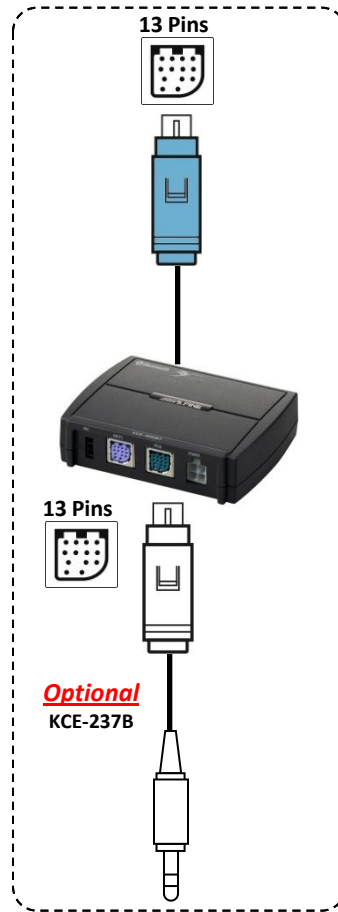

IVA-W520R

Included

USB Extension

Included
USB Extension

Optional
KCE-237B

not for iPod

Optional
KCU-451iV
USB connector for iPod

KCE-250BT

KCE-400BT

Optional
KCE-237B

A: KCX-422TR B: KCE-433iV C: KCE-435iV D: KCU-451iV E: KCE-422i F: KCE-430iV

iPod / Bluetooth Compatibility	iPod			iPod mini	iPod classic			iPod touch				iPod nano					iPhone		iPhone 3G		iPhone 3GS	iPod shuffle	
	<4th gen.	4th gen.	5th gen.		80GB	160GB (2007)	120/160GB (2009)	1st generation	2nd generation	1st gen.	2nd gen. (aluminum)	3rd gen. (video)	4th gen. (video)	5th gen. (video cam)	2,2	3,1.3	2,2	3,1.3	3,1.3	1st/2nd/3rd generation			
iPod Software Version	-	3.1.1/1.2.1	1.3	1.4.1	1.1.2	2.0.1	2.0.4	2,2	3,1.3	2,2	3,1.3	1,3.1	1,1.3	1,1.3	1,0.3	1,0.2	2,2	3,1.3	2,2	3,1.3	3,1.3	1st/2nd/3rd generation	
iPod Connection	Audio	X	X	D	X	D	D	D	D	D	D	D	D	D	D	D	D	D	D	D	D	D	X
	Video	-	-	D	-	D	D	D	D	D	D	-	-	D	D	D	D	D	D	D	D	D	-
KCE-400BT		X	X	D	X	D	D	D	D	D	D	D	D	D	D	D	D	D	D	D	D	D	X
KCE-250BT		X	X	D	X	D	D	D	D	D	D	D	D	D	D	D	D	D	D	D	D	D	X